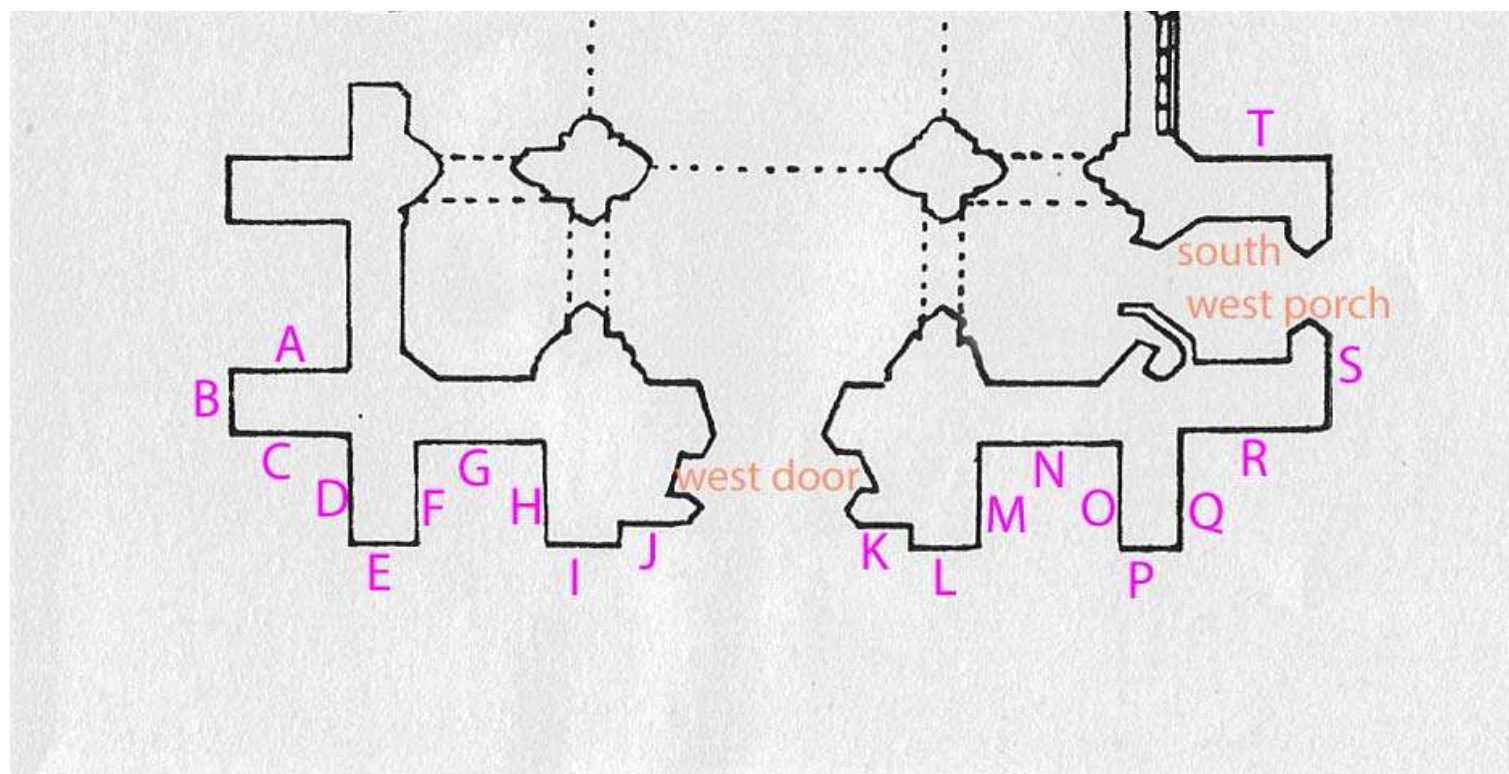

LOCATION OF PHYFFER'S FIGURES

Albert	L	Edmund	T	Lanfranc	S
Alfred	T	Edward II	O	Langton	R
Alphege	T	Edward III	Q	Laud	E
Anselm	S	Edw / Confessor	T	Percy	G
Augustine	S	Edward VI	I	Elizabeth I	P
Baldwin	R	Ernulph	N	Ridley	F
Becket	R	Ethelbert	S	Sancroft	F
Bertha	S	Henry I	R	Stanhope	G
Black Prince	Q	Henry II	R	Stratford	Q
Canute	T	Henry IV	Q	Sudbury	Q
Charles I	E	Henry V	P	Theodore	T
Chichele	P	Henry VI	O	Victoria	L
Courtney	Q	Henry VII	O	Walter	R
Cranmer	S	Henry VIII	M	William I	R
Dunstan	T	Hooker	H	William II	R

Note on sources:

For a description of the original figures as recorded on their completion, see Kentish Gazette 15 August 1865.

A list of the Phyffer figures as seen in the 1890s can be found in Joseph Meadows, *The memorial inscriptions of the cathedral church of Canterbury* (Cross & Jackman, 1897) pg 266